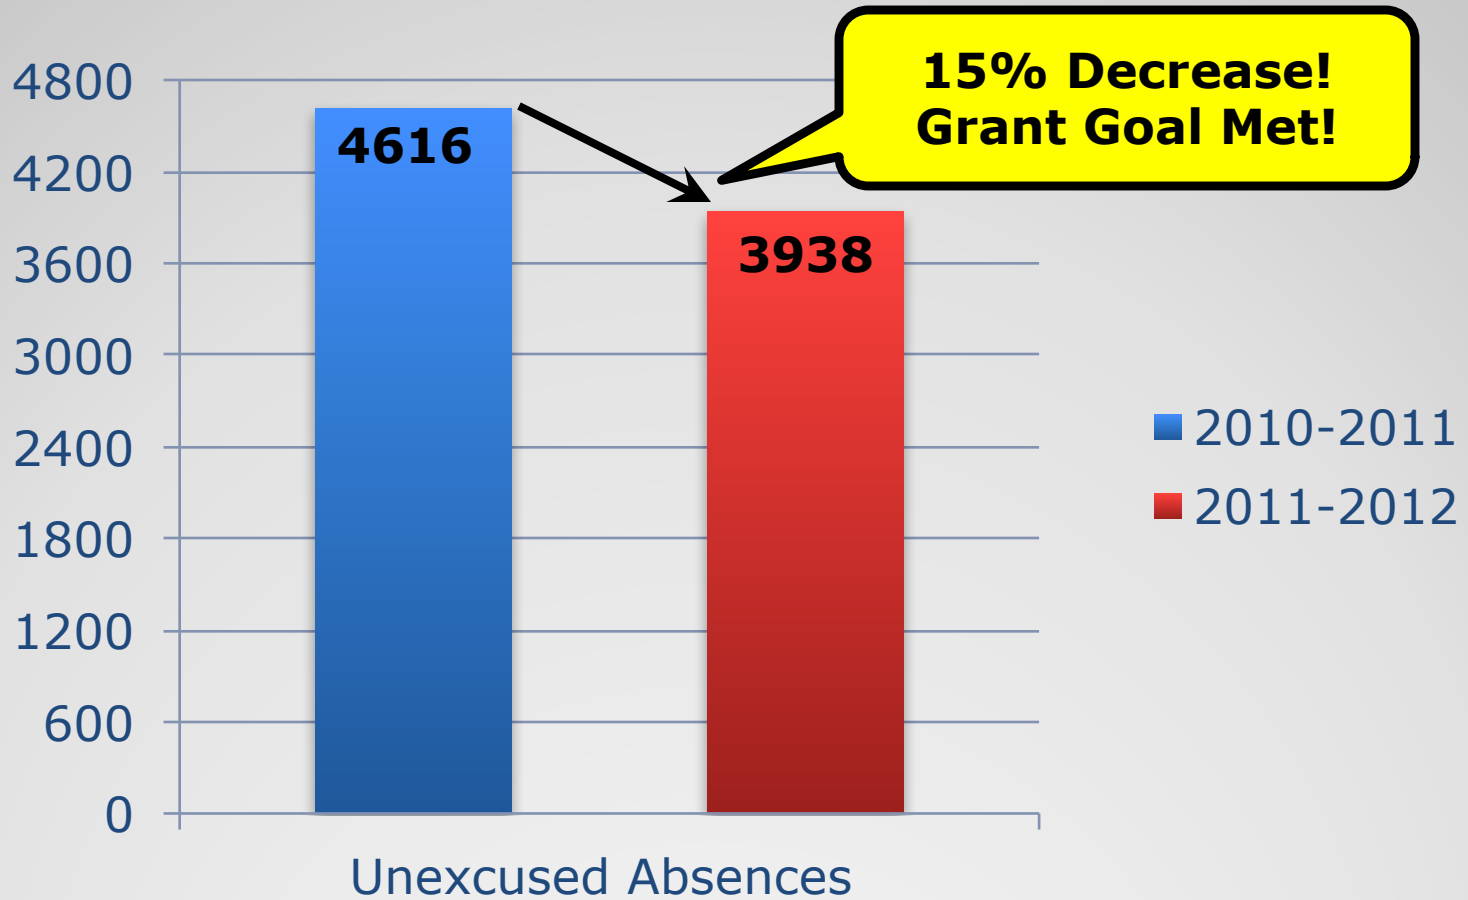

Libby Elementary

Total Number of **Unexcused Absences**

Libby Elementary

Total Number of **N's** and **U's** for 3rd-5th Grade

Oceanside Unified School District Total (4 Schools) - Unexcused Absences

Oceanside Unified School District Total Number (4 Schools) of Referrals