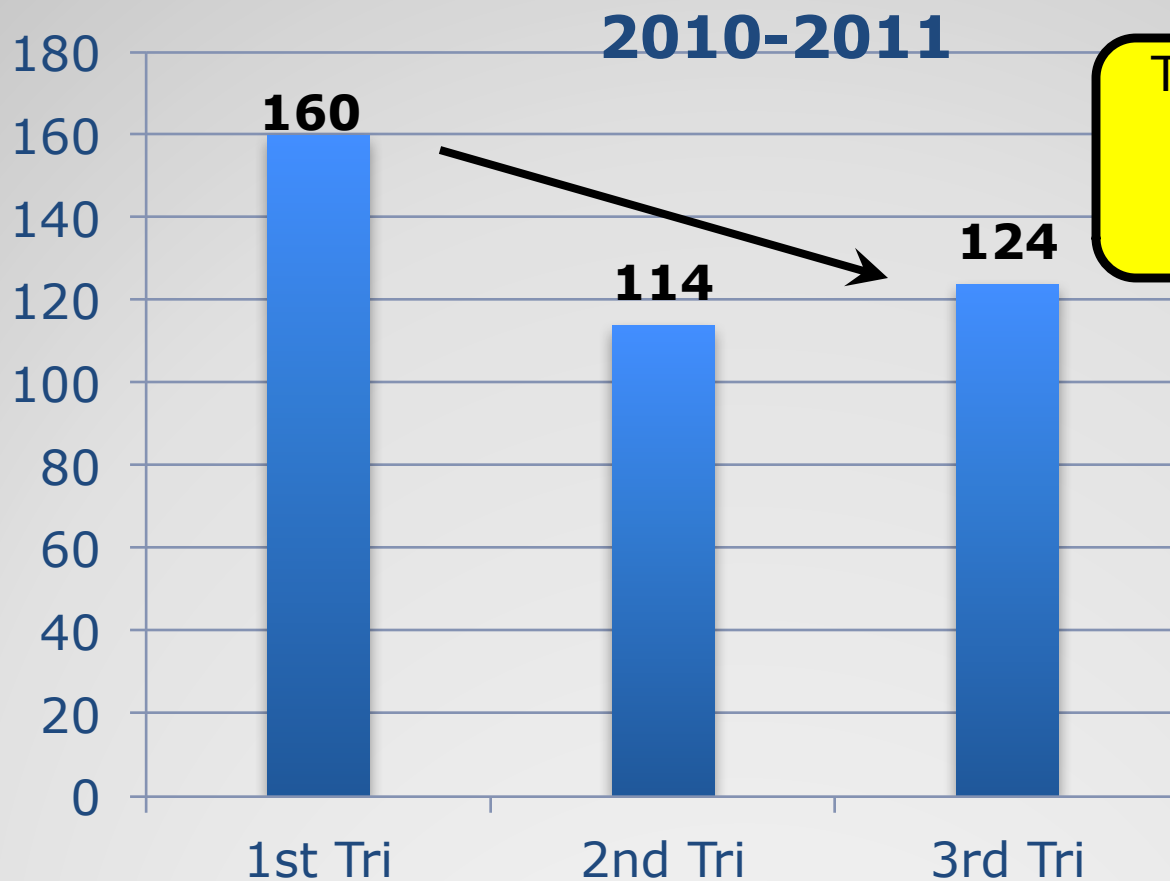

Palmquist 1st Trimester N's

(Following 5th Grade Class of 2013-2014)

Palmquist: Total Number N's and U's (Grade 3-5)

Total Number of Unexcused Absences San Luis Rey

Unexcused Absences

San Luis Rey

Total Number of **Discipline Referrals**

San Luis Rey

Total Number of **Suspensions**

San Luis Rey

Total Number of 3rd-5th Grade N's

The total number of N's has **decreased by 23% in 2010!**

San Luis Rey

Total Number of 3rd-5th Grade N's

The total number of N's **decreased by 60% in 2011!**