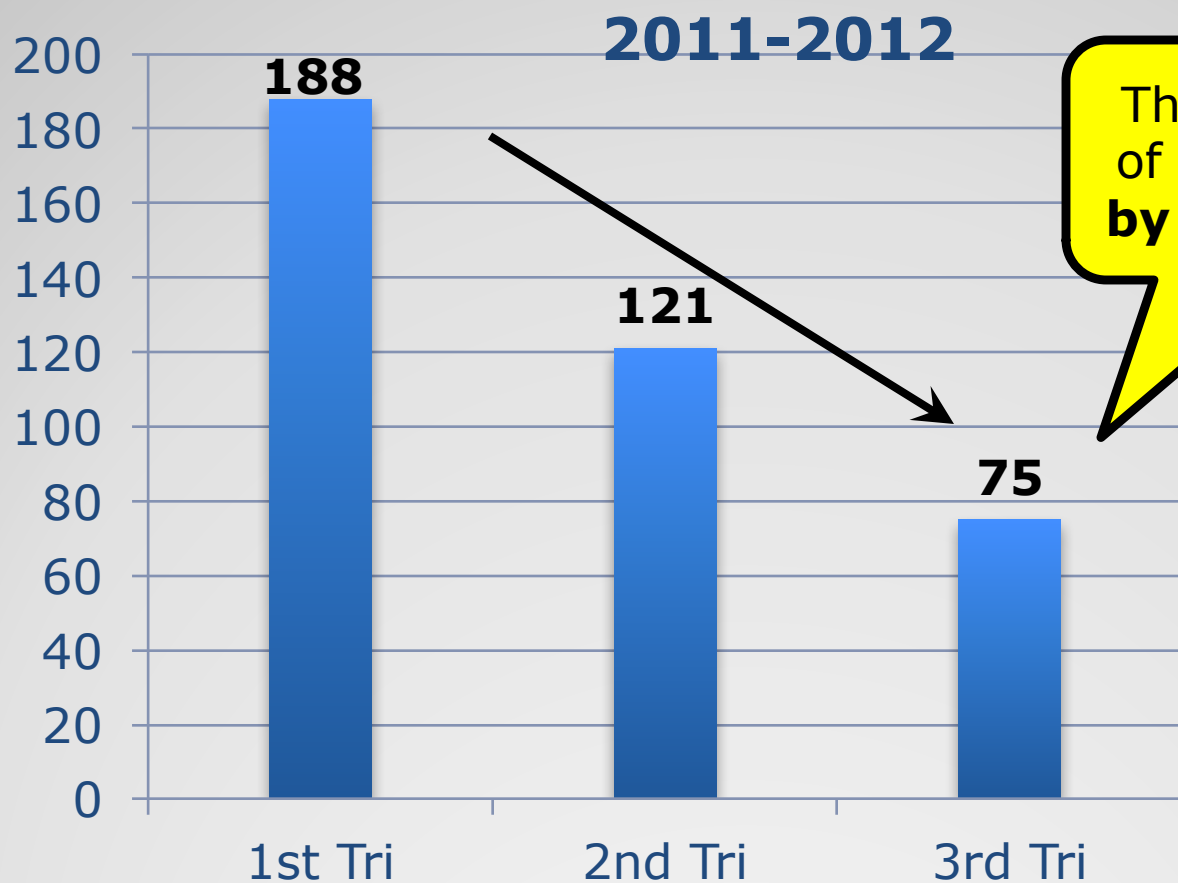

Palmquist 1st Trimester N's

(Following 5th Grade Class of 2013-2014)

Palmquist: Total Number N's and U's (Grade 3-5)

Total Number of Unexcused Absences San Luis Rey

Unexcused Absences

San Luis Rey

Total Number of **Discipline Referrals**

San Luis Rey

Total Number of **Suspensions**

San Luis Rey

Total Number of 3rd-5th Grade N's

The total number of N's has **decreased by 23% in 2010!**

San Luis Rey

Total Number of 3rd-5th Grade N's

The total number of N's **decreased by 60% in 2011!**