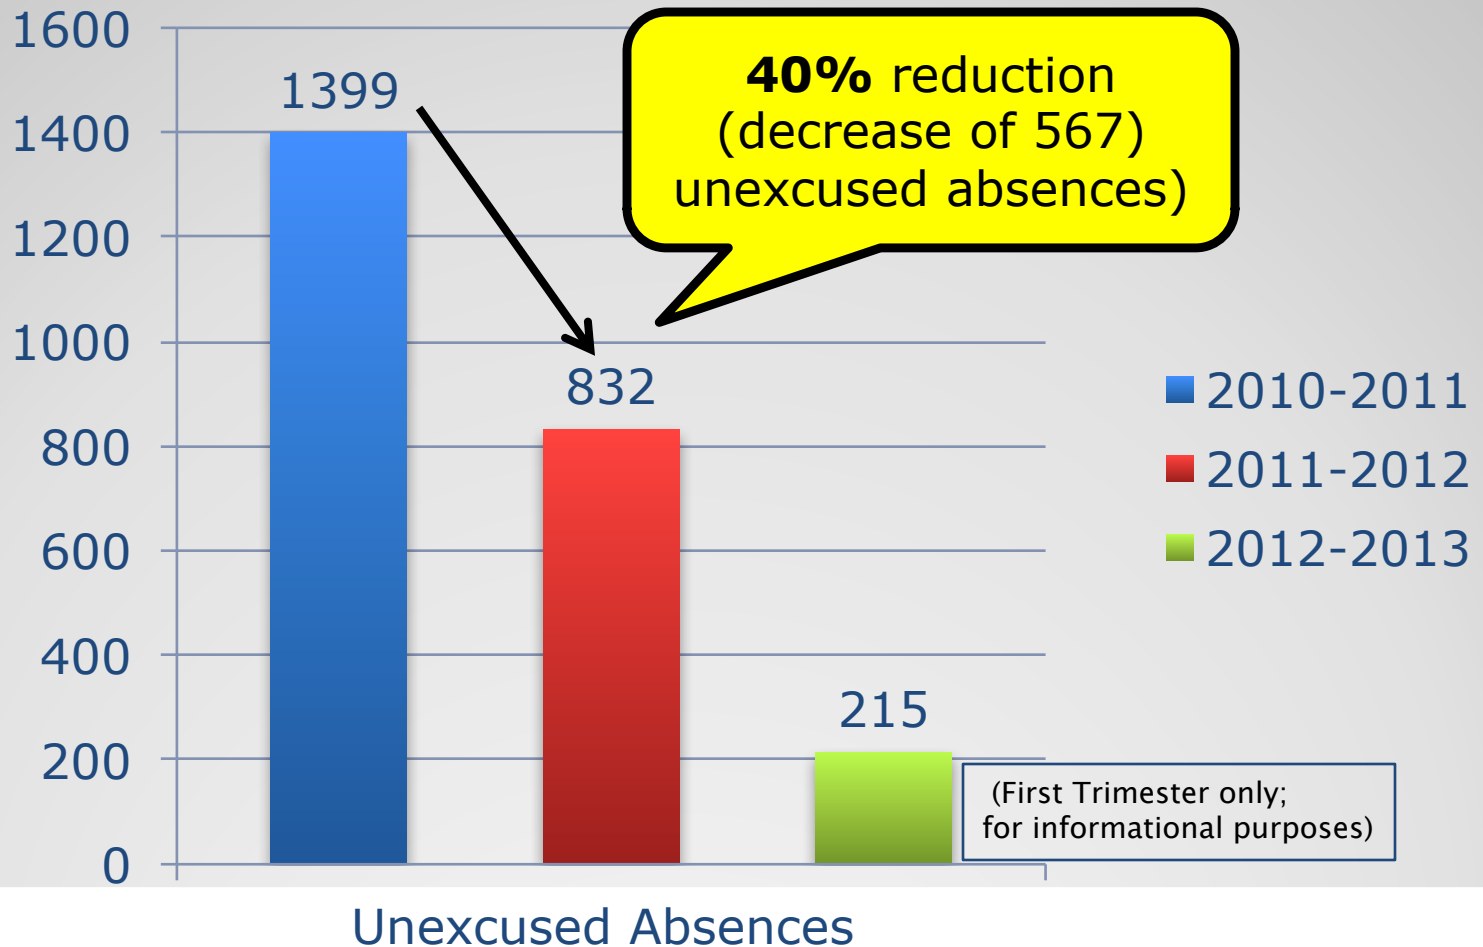

Del Rio Elementary 2011-2012 Behavior Report Card (# of **N's**) 5th Grade by Trimester

Del Rio Elementary Behavior Report Card Data (# of N's)

Comparing 1st trimester 4th (2011) to 5th (2012)

Del Rio Elementary

2012 Report Card Data (# of N's)

1st Trimester Annual Totals Grades 3-5

Total Number of Unexcused Absences (Palmquist)

Palmquist: Total Number of **Discipline Referrals**

Palmquist

Total Number of 3rd-5th Grade N's