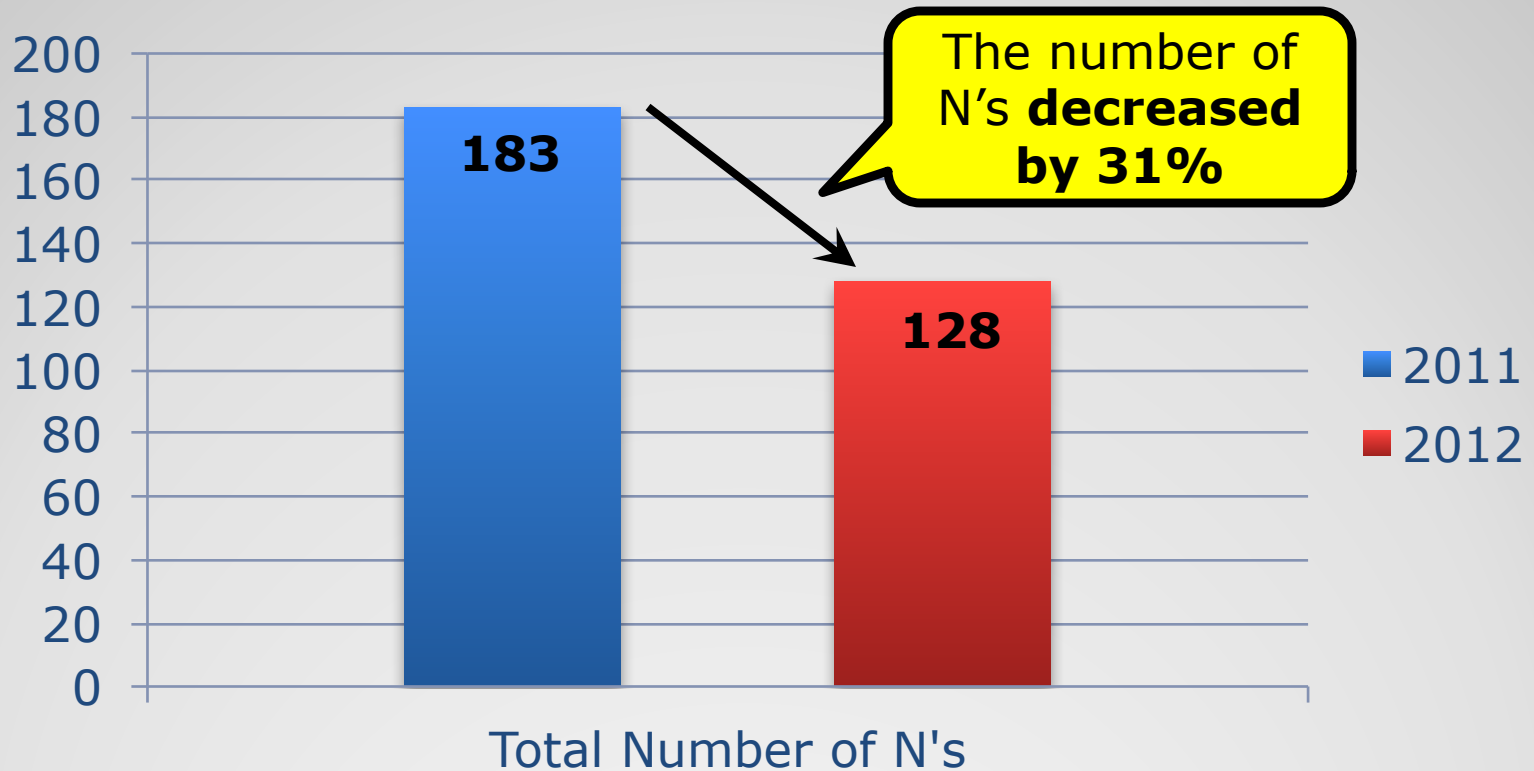

Del Rio Elementary 2011-2012 Behavior Report Card (# of **N's**) 5th Grade by Trimester

Del Rio Elementary Behavior Report Card Data (# of N's)

Comparing 1st trimester 4th (2011) to 5th (2012)

Del Rio Elementary

2012 Report Card Data (# of N's)

1st Trimester Annual Totals Grades 3-5

Total Number of Unexcused Absences (Palmquist)

Palmquist: Total Number of **Discipline Referrals**

Palmquist

Total Number of 3rd-5th Grade N's