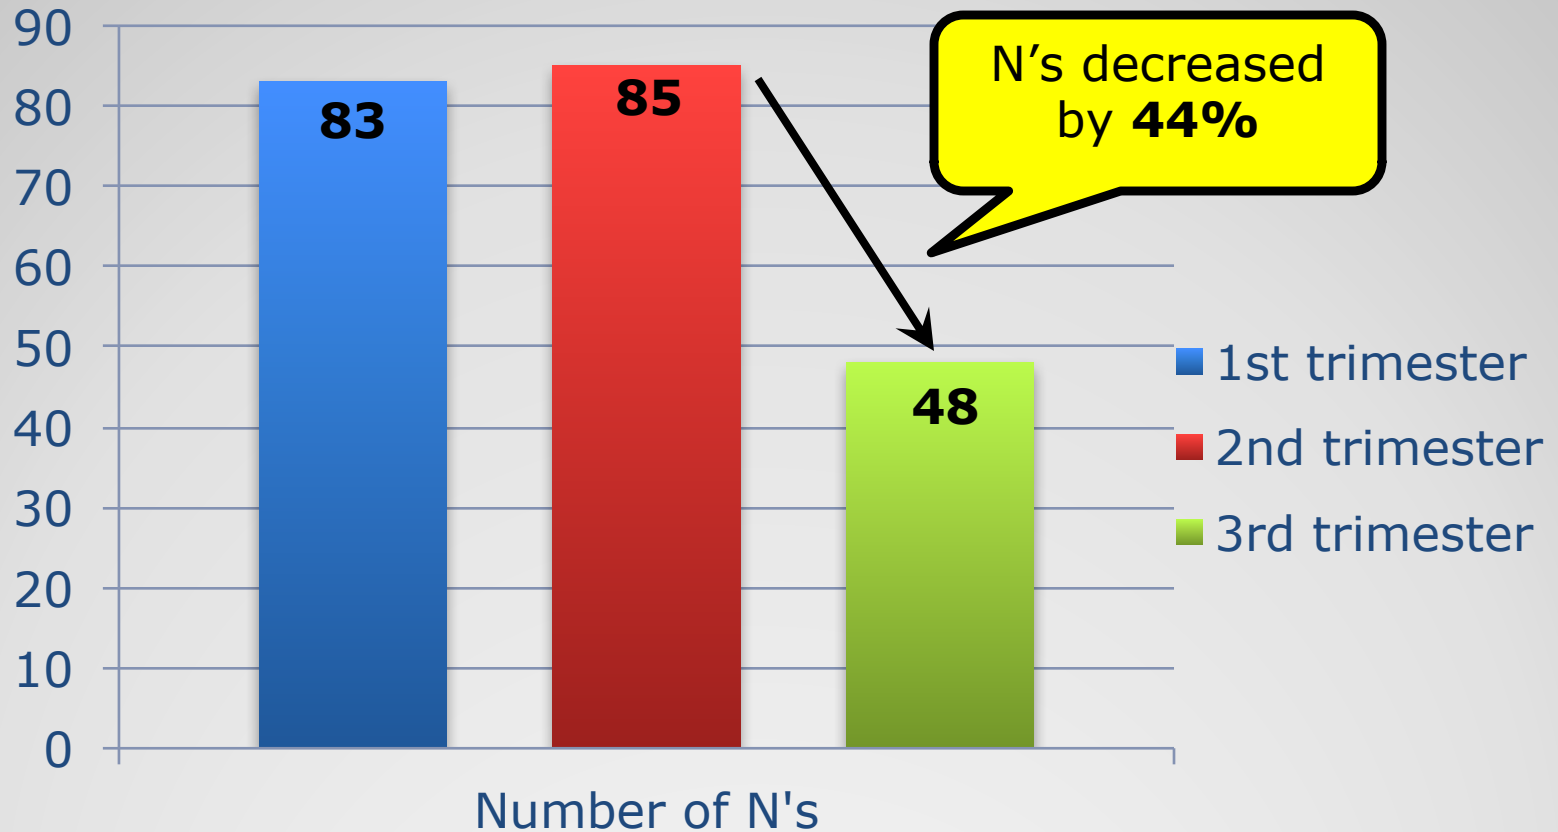

Del Rio Elementary 2011-2012 Behavior Report Card (# of **N's**) 5th Grade by Trimester

Del Rio Elementary Behavior Report Card Data (# of N's)

Comparing 1st trimester 4th (2011) to 5th (2012)

Del Rio Elementary

2012 Report Card Data (# of N's)

1st Trimester Annual Totals Grades 3-5

Total Number of Unexcused Absences (Palmquist)

Palmquist: Total Number of **Discipline Referrals**

Palmquist

Total Number of 3rd-5th Grade N's