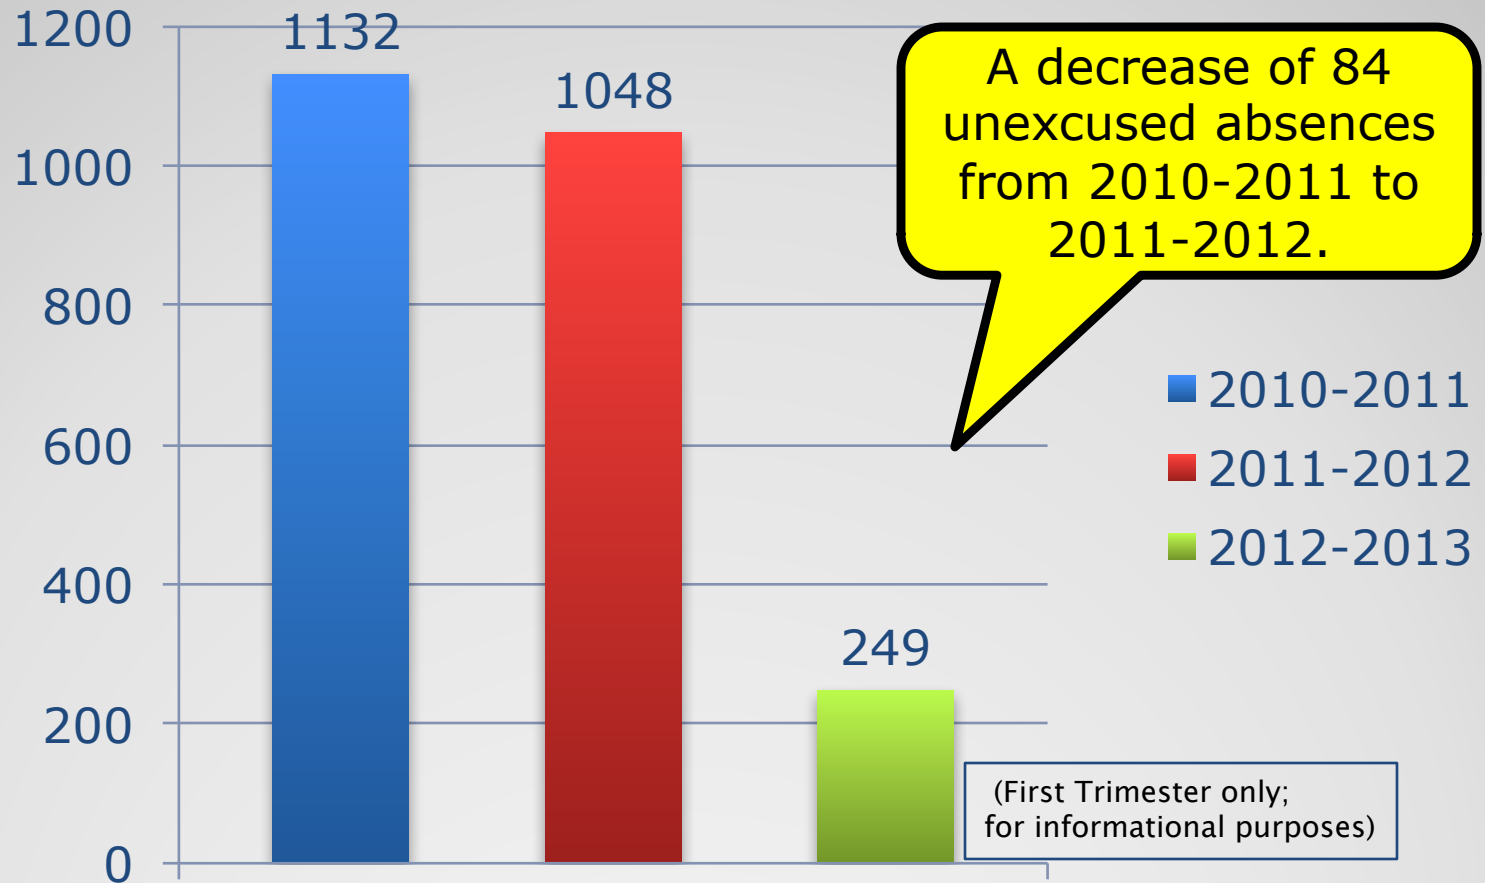

Palmquist 1st Trimester N's

(Following 5th Grade Class of 2013-2014)

Palmquist: Total Number N's and U's (Grade 3-5)

Total Number of Unexcused Absences San Luis Rey

Unexcused Absences

San Luis Rey

Total Number of **Discipline Referrals**